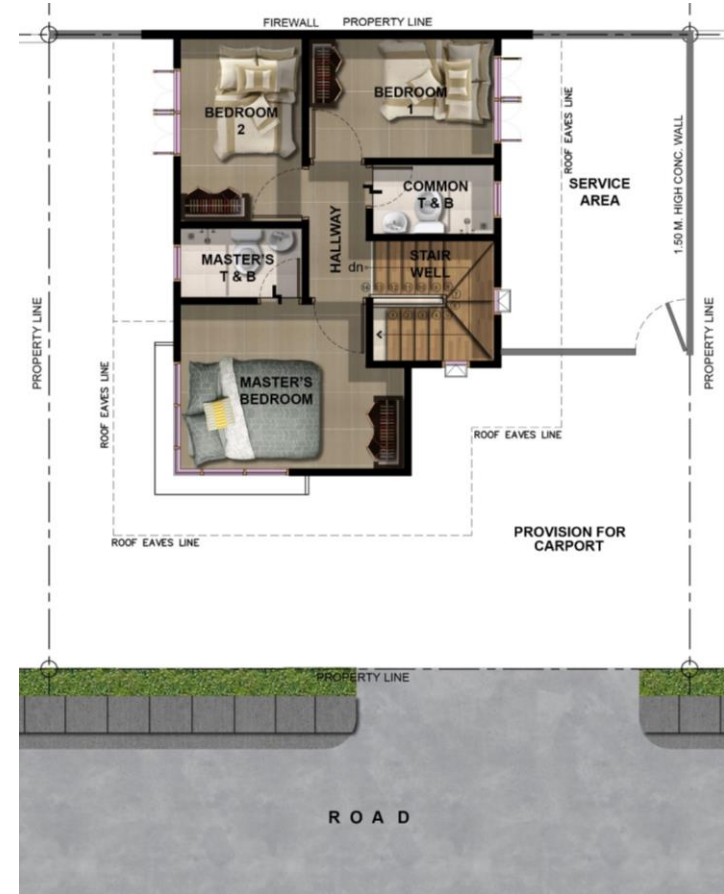

Bungalow

House Type: Single-attached (back-to-back)

Floor area: 45.31 sqm

Lot Area: 100-130 sqm

Features: 2 Bedrooms / 2 Toilets & Baths / Enclosed Service Area / Carport

Optional Expansion: Loft

Bungalow
Floor Plan

Bungalow with Loft

House Type: Single-attached (back-to-back)

Floor area: 70.91 sqm

Lot Area: 100-130 sqm

Features: 2 Bedrooms / 2 Toilets & Baths / Loft / Enclosed Service Area / Carport

Bungalow
Floor Plan

Bungalow with Loft
Floor Plan

Two-Storey

House Type: Single-attached (back-to-back)

Floor area: 63.22 sqm

Lot Area: 100-130 sqm

Features: 3 Bedrooms / 2 Toilets & Baths / Powder Room / Enclosed Service Area / Carport

Optional Expansion: Balcony

Two-Storey Ground Floor
Floor Plan

Two-Storey Second Floor
Floor Plan